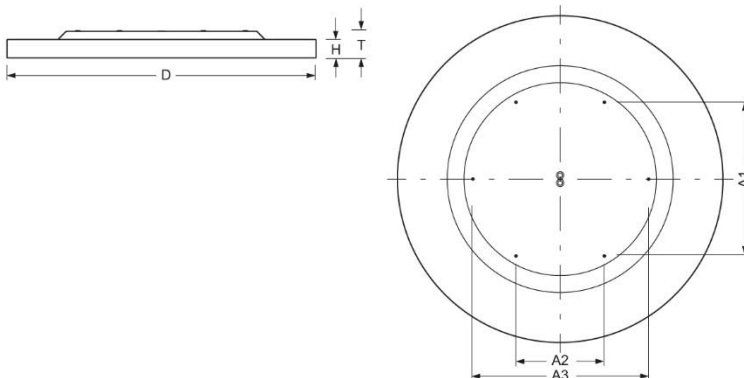

Surface-mounted luminaire. Round aluminium profile, texture painted. Suitable for ceiling mounting. Housing colour white aluminium RAL 9006. Direct distribution. Light distribution via microprismatic panel with conical glare elimination in multilayer technology. For VDU workstations $65^\circ < 3000\text{cd/m}^2$, $\text{UGR} \leq 19$ according to DIN EN 12464-1. Electrical connection via five-pole feed-in and connection terminal with plug-in technology, with integrated protective earth connection and unlocking button, suitable for rigid and flexible cables up to $2,5\text{mm}^2$. Easy mounting due to bayonet lock and plug & play connection.

- Article No.: 4681036656
- Housing material: Aluminium
- Housing colour: white aluminium RAL 9006
- Light distribution: direct distribution
- Type of installation: Individual surface mounting
- Certification mark: IP 20, Protection class I, VDU $65^\circ < 3000$, Indoor, CE

Dimensions

- Dimensions LxWxH/DxH: 1160 x 69 (mm)
- Depth: 102 (mm)
- Mounting distance A1: 546 (mm)
- Mounting distance A2: 315 (mm)
- Mounting distance A3: 630 (mm)
- Weight (net): 25.6 (kg)

Lighting/Electrical