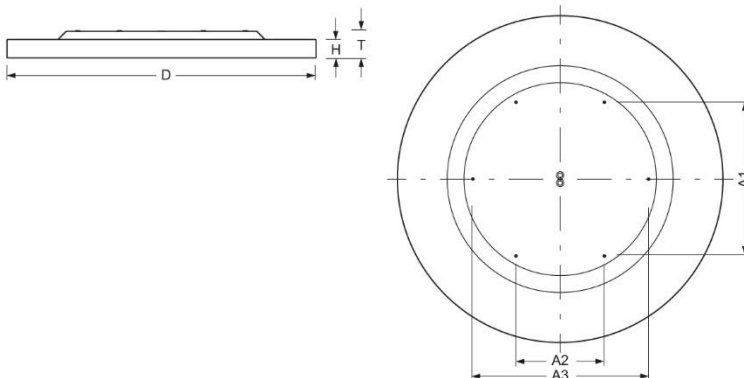

Surface-mounted luminaire. Round aluminium profile, texture painted. Suitable for ceiling mounting. Housing colour black RAL 9005. Direct distribution. Light distribution via microprismatic panel with conical glare elimination in multilayer technology. For VDU workstations $65^\circ < 3000\text{cd/m}^2$, $\text{UGR} \leq 19$ according to DIN EN 12464-1. Electrical connection via five-pole feed-in and connection terminal with plug-in technology, with integrated protective earth connection and unlocking button, suitable for rigid and flexible cables up to $2,5\text{mm}^2$. Easy mounting due to bayonet lock and plug & play connection.

- Article No.: 4681036654
- Housing material: Aluminium
- Housing colour: black RAL 9005
- Light distribution: direct distribution
- Type of installation: Individual surface mounting
- Certification mark: IP 20, Protection class I, VDU $65^\circ < 3000$, Indoor, CE

Dimensions

- Dimensions LxWxH/DxH: 1160 x 69 (mm)
- Depth: 102 (mm)
- Mounting distance A1: 546 (mm)
- Mounting distance A2: 315 (mm)
- Mounting distance A3: 630 (mm)
- Weight (net): 25.6 (kg)

Lighting/Electrical