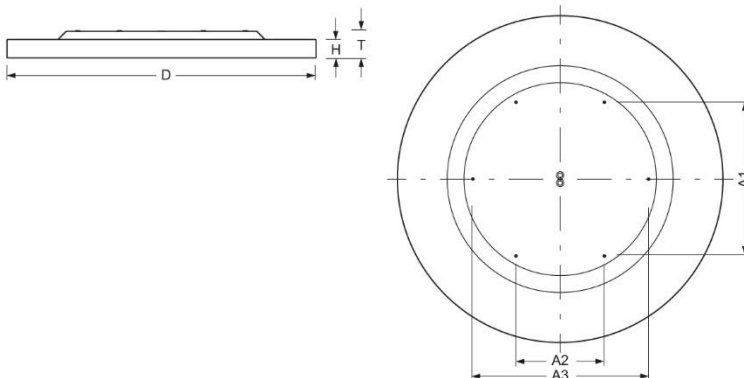

Surface-mounted luminaire. Round aluminium profile, texture painted. Suitable for ceiling mounting. Housing colour white aluminium RAL 9006. Direct distribution. Light distribution via microprismatic panel with conical glare elimination in multilayer technology. For VDU workstations $65^\circ < 3000\text{cd/m}^2$, $\text{UGR} \leq 19$ according to DIN EN 12464-1. Electrical connection via three-pole feed-in and connection terminal with plug-in technology, with integrated protective earth connection and unlocking button, suitable for rigid and flexible cables up to $2,5\text{mm}^2$. Easy mounting due to bayonet lock and plug & play connection.

- Article No.: 4681054156
- Housing material: Aluminium
- Housing colour: white aluminium RAL 9006
- Light distribution: direct distribution
- Type of installation: Individual surface mounting
- Certification mark: IP 20, Protection class I, VDU $65^\circ < 3000$, Indoor, CE

Dimensions

- Dimensions LxWxH/DxH: 1160 x 69 (mm)
- Depth: 102 (mm)
- Mounting distance A1: 546 (mm)
- Mounting distance A2: 315 (mm)
- Mounting distance A3: 630 (mm)
- Weight (net): 25.6 (kg)

Lighting/Electrical

- Placement: LED, Colour rendering/Light colour CRI ≥ 90 / 3000K
- Direct/Indirect: 100 % / 0 %
- UGR lat/lon: 18.8 / 18.8
- Luminaire luminous flux: 13700 (lm)
- LED service life: 050000h L80/B10
- Luminaire luminous efficacy: 129 (lm/W)
- System output: 107 (W)
- Controller: Electronic driver (2 pcs.)
- Mains voltage max.: 230 V / 50 Hz
- Energy efficiency class: D