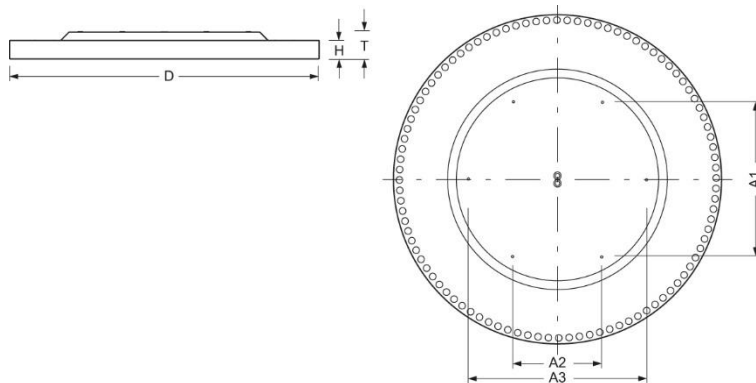

Surface-mounted luminaire. Round aluminium profile, texture painted. Suitable for ceiling and wall mounting. Housing colour white aluminium RAL 9006. Direct/indirect distribution. Homogenous illumination by satinised special acrylic pane with high transmission. Indirect ratio for a smooth ceiling/wall illumination. Electrical connection via three-pole feed-in and connection terminal with plug-in technology, with integrated protective earth connection and unlocking button, suitable for rigid and flexible cables up to 2,5mm<sup>2</sup>. Easy mounting due to bayonet lock and plug & play connection.

- Article No.: 4671134186
- Housing material: Aluminium
- Housing colour: white aluminium RAL 9006
- Light distribution: direct/indirect distribution
- Type of installation: Individual surface mounting
- Certification mark: IP 20, Protection class I, Indoor, CE

## Dimensions

- Dimensions LxWxH/DxH: 1160 x 69 (mm)
- Depth: 102 (mm)
- Mounting distance A1: 546 (mm)
- Mounting distance A2: 315 (mm)
- Mounting distance A3: 630 (mm)
- Weight (net): 25.6 (kg)