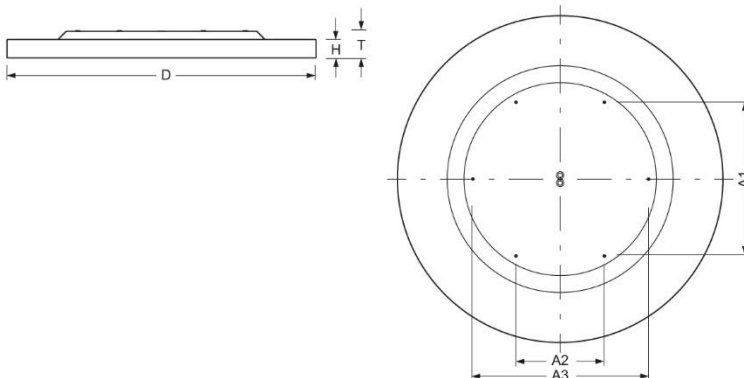

Surface-mounted luminaire. Round aluminium profile, texture painted. Suitable for ceiling and wall mounting. Housing colour white aluminium RAL 9006. Direct distribution. Homogenous illumination by satinised special acrylic pane with high transmission. Electrical connection via three-pole feed-in and connection terminal with plug-in technology, with integrated protective earth connection and unlocking button, suitable for rigid and flexible cables up to 2,5mm². Easy mounting due to bayonet lock and plug & play connection.

- Article No.: 4681174186
- Housing material: Aluminium
- Housing colour: white aluminium RAL 9006
- Light distribution: direct distribution
- Type of installation: Individual surface mounting
- Certification mark: IP 20, Protection class I, Indoor, CE

Dimensions

- Dimensions LxWxH/DxH: 1160 x 69 (mm)
- Depth: 102 (mm)
- Mounting distance A1: 546 (mm)
- Mounting distance A2: 315 (mm)
- Mounting distance A3: 630 (mm)
- Weight (net): 25.6 (kg)

Lighting/Electrical

- Placement: LED, Colour rendering/Light colour CRI ≥ 90 / 4000K
- Direct/Indirect: 100 % / 0 %
- UGR lat/lon: 23.8 / 23.8
- Luminaire luminous flux: 27100 (lm)
- LED service life: 050000h L80/B10
- Luminaire luminous efficacy: 142 (lm/W)
- System output: 190 (W)
- Controller: Electronic driver (2 pcs.)
- Mains voltage max.: 230 V / 50 Hz
- Energy efficiency class: C