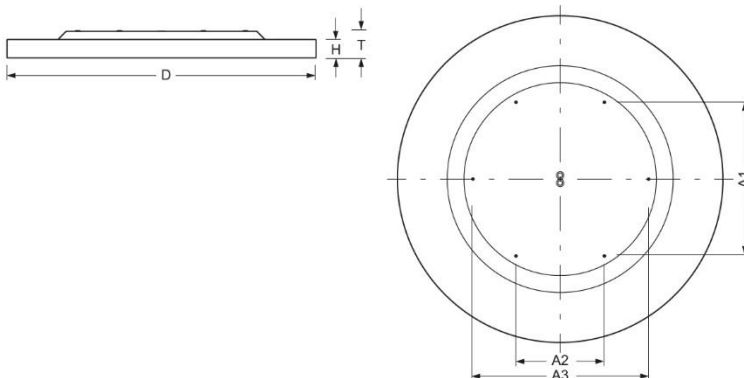

Surface-mounted luminaire. Round aluminium profile, texture painted. Suitable for ceiling and wall mounting. Housing colour white aluminium RAL 9006. Direct distribution. Homogenous illumination by satinised special acrylic pane with high transmission. Electrical connection via five-pole feed-in and connection terminal with plug-in technology, with integrated protective earth connection and unlocking button, suitable for rigid and flexible cables up to 2,5mm². Easy mounting due to bayonet lock and plug & play connection.

- Article No.: 4681176686
- Housing material: Aluminium
- Housing colour: white aluminium RAL 9006
- Light distribution: direct distribution
- Type of installation: Individual surface mounting
- Certification mark: IP 20, Protection class I, Indoor, CE

Dimensions

- Dimensions LxWxH/DxH: 1160 x 69 (mm)
- Depth: 102 (mm)
- Mounting distance A1: 546 (mm)
- Mounting distance A2: 315 (mm)
- Mounting distance A3: 630 (mm)
- Weight (net): 25.6 (kg)

Lighting/Electrical