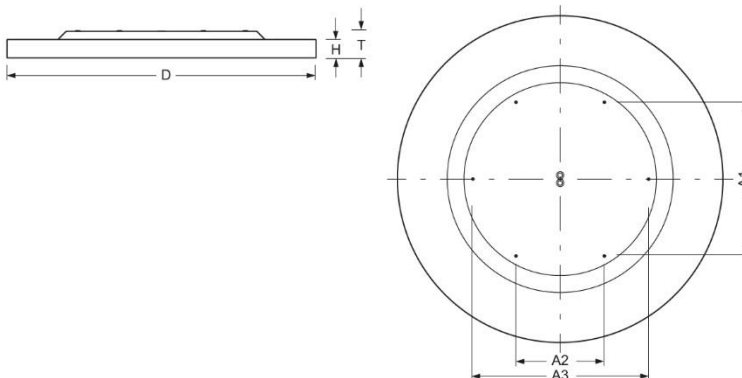

Surface-mounted luminaire. Round aluminium profile, texture painted. Suitable for ceiling and wall mounting. Housing colour black RAL 9005. Direct distribution. Homogenous illumination by satinised special acrylic pane with high transmission. Electrical connection via five-pole feed-in and connection terminal with plug-in technology, with integrated protective earth connection and unlocking button, suitable for rigid and flexible cables up to 2,5mm². Easy mounting due to bayonet lock and plug & play connection.

- Article No.: 4681176684
- Housing material: Aluminium
- Housing colour: black RAL 9005
- Light distribution: direct distribution
- Type of installation: Individual surface mounting
- Certification mark: IP 20, Protection class I, Indoor, CE

Dimensions

- Dimensions LxWxH/DxH: 1160 x 69 (mm)
- Depth: 102 (mm)
- Mounting distance A1: 546 (mm)
- Mounting distance A2: 315 (mm)
- Mounting distance A3: 630 (mm)
- Weight (net): 25.6 (kg)

Lighting/Electrical