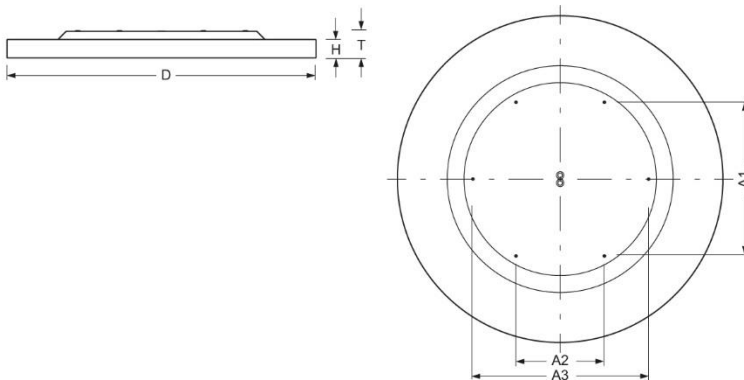

Surface-mounted luminaire. Round aluminium profile, texture painted. Suitable for ceiling and wall mounting. Housing colour white aluminium RAL 9006. Direct distribution. Homogenous illumination by satinised special acrylic pane with high transmission. Electrical connection via three-pole feed-in and connection terminal with plug-in technology, with integrated protective earth connection and unlocking button, suitable for rigid and flexible cables up to 2,5mm<sup>2</sup>. Easy mounting due to bayonet lock and plug & play connection.

- Article No.: 4681144186
- Housing material: Aluminium
- Housing colour: white aluminium RAL 9006
- Light distribution: direct distribution
- Type of installation: Individual surface mounting
- Certification mark: IP 20, Protection class I, Indoor, CE

## Dimensions

- Dimensions LxWxH/DxH: 1160 x 69 (mm)
- Depth: 102 (mm)
- Mounting distance A1: 546 (mm)
- Mounting distance A2: 315 (mm)
- Mounting distance A3: 630 (mm)
- Weight (net): 25.6 (kg)