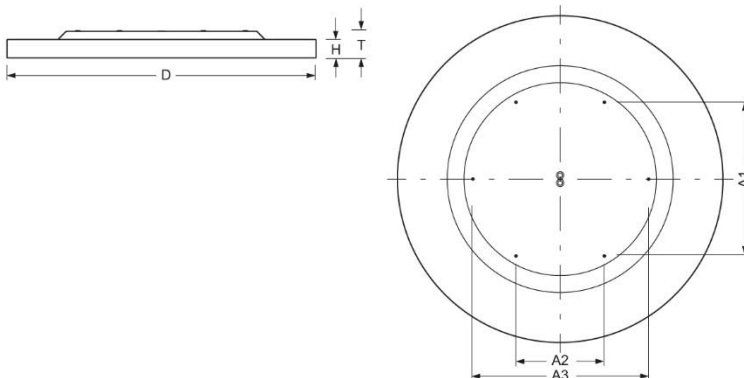

Surface-mounted luminaire. Round aluminium profile, texture painted. Suitable for ceiling and wall mounting. Housing colour traffic white RAL 9016. Direct distribution. Homogenous illumination by satinised special acrylic pane with high transmission. Electrical connection via three-pole feed-in and connection terminal with plug-in technology, with integrated protective earth connection and unlocking button, suitable for rigid and flexible cables up to 2,5mm². Easy mounting due to bayonet lock and plug & play connection.

- Article No.: 4681144180
- Housing material: Aluminium
- Housing colour: traffic white RAL 9016
- Light distribution: direct distribution
- Type of installation: Individual surface mounting
- Certification mark: IP 20, Protection class I, Indoor, CE

Dimensions

- Dimensions LxWxH/DxH: 1160 x 69 (mm)
- Depth: 102 (mm)
- Mounting distance A1: 546 (mm)
- Mounting distance A2: 315 (mm)
- Mounting distance A3: 630 (mm)
- Weight (net): 25.6 (kg)

Lighting/Electrical