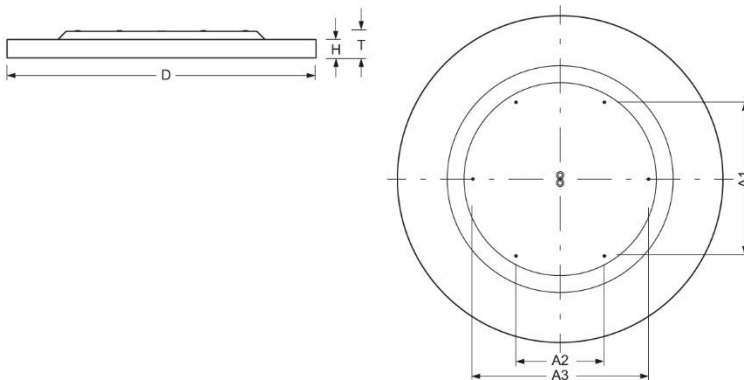

Surface-mounted luminaire. Round aluminium profile, texture painted. Suitable for ceiling and wall mounting. Housing colour black RAL 9005. Direct distribution. Homogenous illumination by satinised special acrylic pane with high transmission. Electrical connection via three-pole feed-in and connection terminal with plug-in technology, with integrated protective earth connection and unlocking button, suitable for rigid and flexible cables up to 2,5mm². Easy mounting due to bayonet lock and plug & play connection.

- Article No.: 4681144184
- Housing material: Aluminium
- Housing colour: black RAL 9005
- Light distribution: direct distribution
- Type of installation: Individual surface mounting
- Certification mark: IP 20, Protection class I, Indoor, CE

Dimensions

- Dimensions LxWxH/DxH: 1160 x 69 (mm)
- Depth: 102 (mm)
- Mounting distance A1: 546 (mm)
- Mounting distance A2: 315 (mm)
- Mounting distance A3: 630 (mm)
- Weight (net): 25.6 (kg)

Lighting/Electrical

- Placement: LED, Colour rendering/Light colour CRI ≥ 80 / 4000K
- Direct/Indirect: 100 % / 0 %
- UGR lat/lon: 23.7 / 23.7
- Luminaire luminous flux: 26200 (lm)
- LED service life: 050000h L80/B10
- Luminaire luminous efficacy: 156 (lm/W)
- System output: 168 (W)
- Controller: Electronic driver (2 pcs.)
- Mains voltage max.: 230 V / 50 Hz
- Energy efficiency class: C