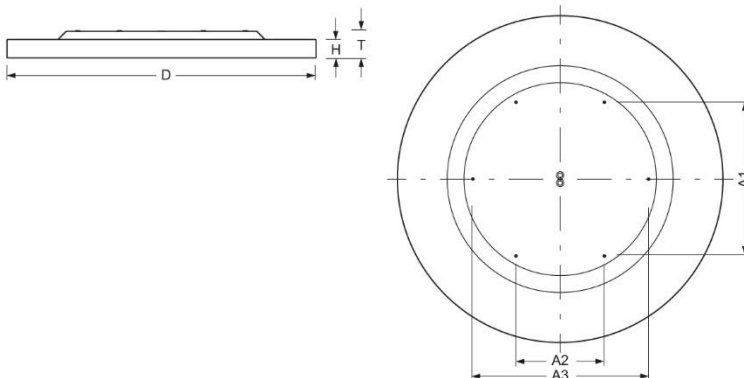

Surface-mounted luminaire. Round aluminium profile, texture painted. Suitable for ceiling and wall mounting. Housing colour traffic white RAL 9016. Direct distribution. Homogenous illumination by satinised special acrylic pane with high transmission. Electrical connection via five-pole feed-in and connection terminal with plug-in technology, with integrated protective earth connection and unlocking button, suitable for rigid and flexible cables up to 2,5mm². Easy mounting due to bayonet lock and plug & play connection.

- Article No.: 4681146680
- Housing material: Aluminium
- Housing colour: traffic white RAL 9016
- Light distribution: direct distribution
- Type of installation: Individual surface mounting
- Certification mark: IP 20, Protection class I, Indoor, CE

Dimensions

- Dimensions LxWxH/DxH: 1160 x 69 (mm)
- Depth: 102 (mm)
- Mounting distance A1: 546 (mm)
- Mounting distance A2: 315 (mm)
- Mounting distance A3: 630 (mm)
- Weight (net): 25.6 (kg)

Lighting/Electrical