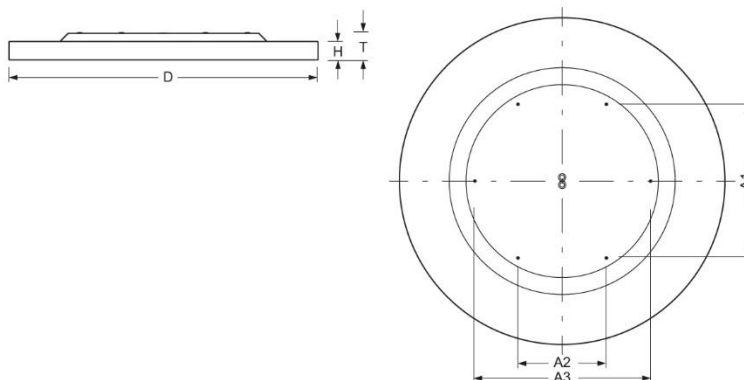

Surface-mounted luminaire. Round aluminium profile, texture painted. Suitable for ceiling and wall mounting. Housing colour black RAL 9005. Direct distribution. Homogenous illumination by satinised special acrylic pane with high transmission. Electrical connection via five-pole feed-in and connection terminal with plug-in technology, with integrated protective earth connection and unlocking button, suitable for rigid and flexible cables up to 2,5mm<sup>2</sup>. Easy mounting due to bayonet lock and plug & play connection.

- Article No.: 4681146684
- Housing material: Aluminium
- Housing colour: black RAL 9005
- Light distribution: direct distribution
- Type of installation: Individual surface mounting
- Certification mark: IP 20, Protection class I, Indoor, CE

## Dimensions

- Dimensions LxWxH/DxH: 1160 x 69 (mm)
- Depth: 102 (mm)
- Mounting distance A1: 546 (mm)
- Mounting distance A2: 315 (mm)
- Mounting distance A3: 630 (mm)
- Weight (net): 25.6 (kg)