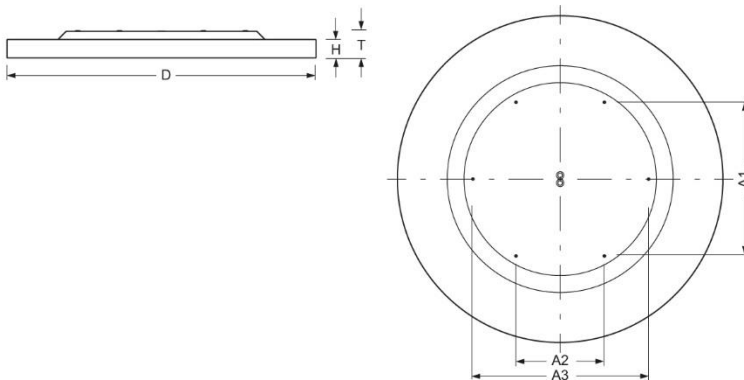

Surface-mounted luminaire. Round aluminium profile, texture painted. Suitable for ceiling and wall mounting. Housing colour white aluminium RAL 9006. Direct distribution. Homogenous illumination by satinised special acrylic pane with high transmission. Electrical connection via three-pole feed-in and connection terminal with plug-in technology, with integrated protective earth connection and unlocking button, suitable for rigid and flexible cables up to 2,5mm². Easy mounting due to bayonet lock and plug & play connection.

- Article No.: 4681154186
- Housing material: Aluminium
- Housing colour: white aluminium RAL 9006
- Light distribution: direct distribution
- Type of installation: Individual surface mounting
- Certification mark: IP 20, Protection class I, Indoor, CE

Dimensions

- Dimensions LxWxH/DxH: 1160 x 69 (mm)
- Depth: 102 (mm)
- Mounting distance A1: 546 (mm)
- Mounting distance A2: 315 (mm)
- Mounting distance A3: 630 (mm)
- Weight (net): 25.6 (kg)

Lighting/Electrical

- Placement: LED, Colour rendering/Light colour CRI ≥ 90 / 3000K
- Direct/Indirect: 100 % / 0 %
- UGR lat/lon: 23.7 / 23.7
- Luminaire luminous flux: 25900 (lm)
- LED service life: 050000h L80/B10
- Luminaire luminous efficacy: 136 (lm/W)
- System output: 190 (W)
- Controller: Electronic driver (2 pcs.)
- Mains voltage max.: 230 V / 50 Hz
- Energy efficiency class: D