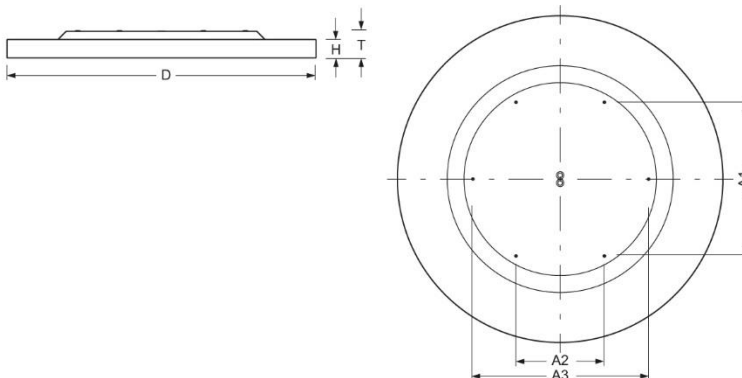

Surface-mounted luminaire. Round aluminium profile, texture painted. Suitable for ceiling and wall mounting. Housing colour black RAL 9005. Direct distribution. Homogenous illumination by satinised special acrylic pane with high transmission. Electrical connection via three-pole feed-in and connection terminal with plug-in technology, with integrated protective earth connection and unlocking button, suitable for rigid and flexible cables up to 2,5mm<sup>2</sup>. Easy mounting due to bayonet lock and plug & play connection.

- Article No.: 4681154184
- Housing material: Aluminium
- Housing colour: black RAL 9005
- Light distribution: direct distribution
- Type of installation: Individual surface mounting
- Certification mark: IP 20, Protection class I, Indoor, CE

## Dimensions

- Dimensions LxWxH/DxH: 1160 x 69 (mm)
- Depth: 102 (mm)
- Mounting distance A1: 546 (mm)
- Mounting distance A2: 315 (mm)
- Mounting distance A3: 630 (mm)
- Weight (net): 25.6 (kg)