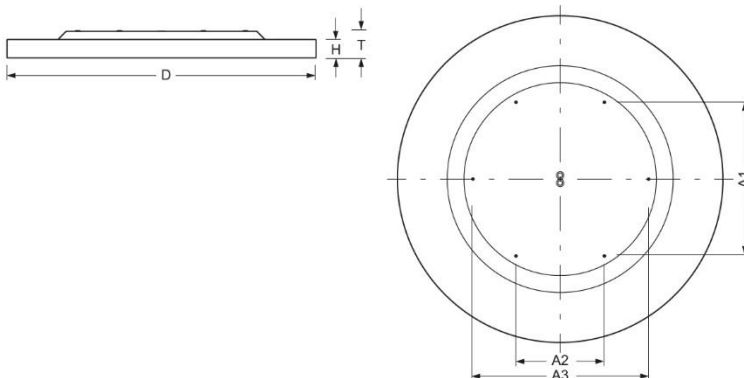

Surface-mounted luminaire. Round aluminium profile, texture painted. Suitable for ceiling and wall mounting. Housing colour black RAL 9005. Direct distribution. Homogenous illumination by satinised special acrylic pane with high transmission. Electrical connection via five-pole feed-in and connection terminal with plug-in technology, with integrated protective earth connection and unlocking button, suitable for rigid and flexible cables up to 2,5mm<sup>2</sup>. Easy mounting due to bayonet lock and plug & play connection.

- Article No.: 4681156684
- Housing material: Aluminium
- Housing colour: black RAL 9005
- Light distribution: direct distribution
- Type of installation: Individual surface mounting
- Certification mark: IP 20, Protection class I, Indoor, CE

## Dimensions

- Dimensions LxWxH/DxH: 1160 x 69 (mm)
- Depth: 102 (mm)
- Mounting distance A1: 546 (mm)
- Mounting distance A2: 315 (mm)
- Mounting distance A3: 630 (mm)
- Weight (net): 25.6 (kg)