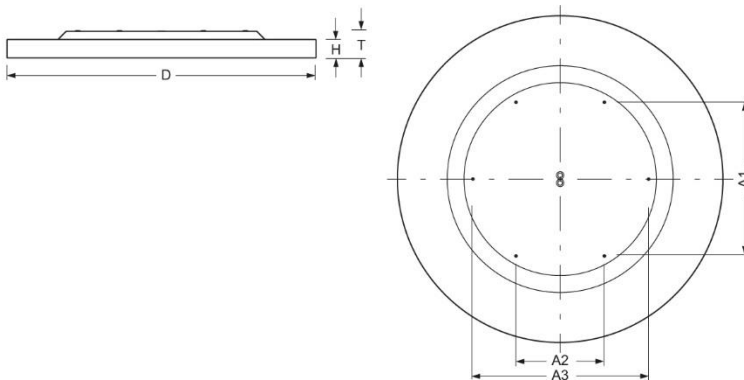

Surface-mounted luminaire. Round aluminium profile, texture painted. Suitable for ceiling and wall mounting. Housing colour white aluminium RAL 9006. Direct distribution. Homogenous illumination by satinised special acrylic pane with high transmission. Electrical connection via three-pole feed-in and connection terminal with plug-in technology, with integrated protective earth connection and unlocking button, suitable for rigid and flexible cables up to 2,5mm². Easy mounting due to bayonet lock and plug & play connection.

- Article No.: 4681134186
- Housing material: Aluminium
- Housing colour: white aluminium RAL 9006
- Light distribution: direct distribution
- Type of installation: Individual surface mounting
- Certification mark: IP 20, Protection class I, Indoor, CE

Dimensions

- Dimensions LxWxH/DxH: 1160 x 69 (mm)
- Depth: 102 (mm)
- Mounting distance A1: 546 (mm)
- Mounting distance A2: 315 (mm)
- Mounting distance A3: 630 (mm)
- Weight (net): 25.6 (kg)

Lighting/Electrical

- Placement: LED, Colour rendering/Light colour CRI ≥ 80 / 3000K
- Direct/Indirect: 100 % / 0 %
- UGR lat/lon: 23.5 / 23.5
- Luminaire luminous flux: 24800 (lm)
- LED service life: 050000h L80/B10
- Luminaire luminous efficacy: 148 (lm/W)
- System output: 168 (W)
- Controller: Electronic driver (2 pcs.)
- Mains voltage max.: 230 V / 50 Hz
- Energy efficiency class: C