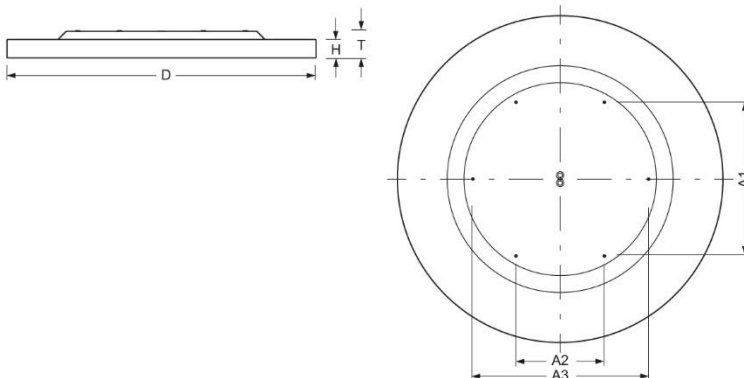

Surface-mounted luminaire. Round aluminium profile, texture painted. Suitable for ceiling and wall mounting. Housing colour black RAL 9005. Direct distribution. Homogenous illumination by satinised special acrylic pane with high transmission. Electrical connection via three-pole feed-in and connection terminal with plug-in technology, with integrated protective earth connection and unlocking button, suitable for rigid and flexible cables up to 2,5mm². Easy mounting due to bayonet lock and plug & play connection.

- Article No.: 4681134184
- Housing material: Aluminium
- Housing colour: black RAL 9005
- Light distribution: direct distribution
- Type of installation: Individual surface mounting
- Certification mark: IP 20, Protection class I, Indoor, CE

Dimensions

- Dimensions LxWxH/DxH: 1160 x 69 (mm)
- Depth: 102 (mm)
- Mounting distance A1: 546 (mm)
- Mounting distance A2: 315 (mm)
- Mounting distance A3: 630 (mm)
- Weight (net): 25.6 (kg)

Lighting/Electrical

- Placement: LED, Colour rendering/Light colour CRI ≥ 80 / 3000K
- Direct/Indirect: 100 % / 0 %
- UGR lat/lon: 23.5 / 23.5
- Luminaire luminous flux: 24800 (lm)
- LED service life: 050000h L80/B10
- Luminaire luminous efficacy: 148 (lm/W)
- System output: 168 (W)
- Controller: Electronic driver (2 pcs.)
- Mains voltage max.: 230 V / 50 Hz
- Energy efficiency class: C