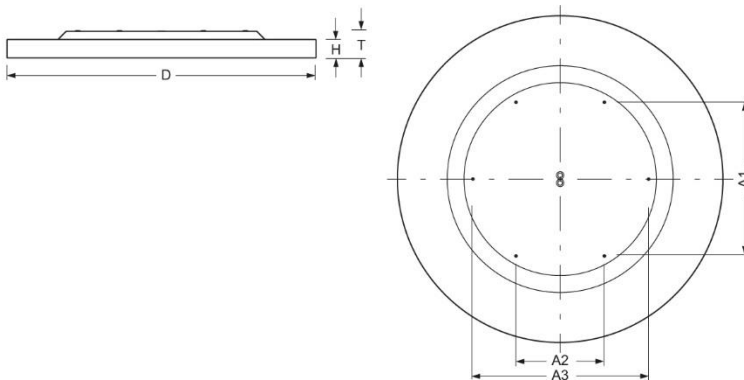

Surface-mounted luminaire. Round aluminium profile, texture painted. Suitable for ceiling and wall mounting. Housing colour white aluminium RAL 9006. Direct distribution. Homogenous illumination by satinised special acrylic pane with high transmission. Electrical connection via five-pole feed-in and connection terminal with plug-in technology, with integrated protective earth connection and unlocking button, suitable for rigid and flexible cables up to 2,5mm². Easy mounting due to bayonet lock and plug & play connection.

- Article No.: 4681136686
- Housing material: Aluminium
- Housing colour: white aluminium RAL 9006
- Light distribution: direct distribution
- Type of installation: Individual surface mounting
- Certification mark: IP 20, Protection class I, Indoor, CE

Dimensions

- Dimensions LxWxH/DxH: 1160 x 69 (mm)
- Depth: 102 (mm)
- Mounting distance A1: 546 (mm)
- Mounting distance A2: 315 (mm)
- Mounting distance A3: 630 (mm)
- Weight (net): 25.6 (kg)

Lighting/Electrical