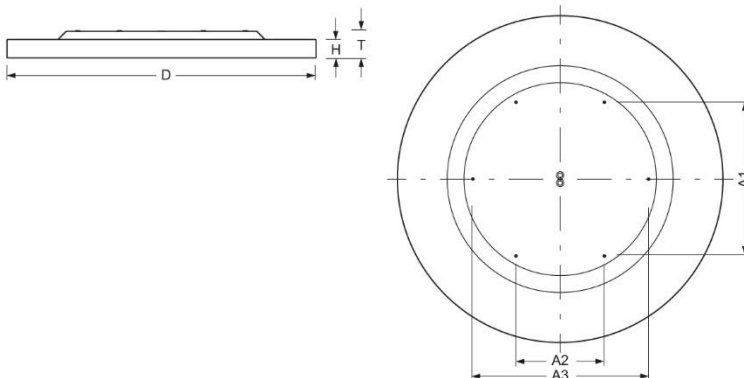

Surface-mounted luminaire. Round aluminium profile, texture painted. Suitable for ceiling and wall mounting. Housing colour black RAL 9005. Direct distribution. Homogenous illumination by satinised special acrylic pane with high transmission. Electrical connection via five-pole feed-in and connection terminal with plug-in technology, with integrated protective earth connection and unlocking button, suitable for rigid and flexible cables up to 2,5mm<sup>2</sup>. Easy mounting due to bayonet lock and plug & play connection.

- Article No.: 4681136684
- Housing material: Aluminium
- Housing colour: black RAL 9005
- Light distribution: direct distribution
- Type of installation: Individual surface mounting
- Certification mark: IP 20, Protection class I, Indoor, CE

## Dimensions

- Dimensions LxWxH/DxH: 1160 x 69 (mm)
- Depth: 102 (mm)
- Mounting distance A1: 546 (mm)
- Mounting distance A2: 315 (mm)
- Mounting distance A3: 630 (mm)
- Weight (net): 25.6 (kg)