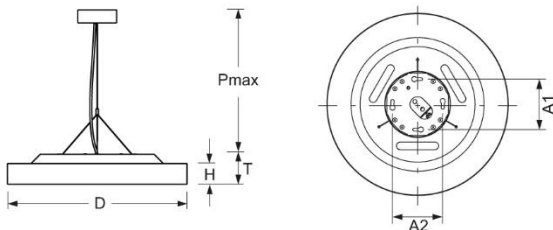

Pendant luminaire. Round aluminium profile, texture painted. Triangle suspension for ciros R600-H including ceiling canopy 130mm x 45mm made of aluminium, texture painted and safety wire. For horizontal ceilings. Housing colour black RAL 9005. Direct/indirect distribution. Light distribution via microprismatic panel with conical glare elimination in multilayer technology. For VDU workstations $65^\circ < 3000\text{cd/m}^2$, $\text{UGR} \leq 19$ according to DIN EN 12464-1. Indirect ratio by separate LED's with satinised special acrylic pane. Separately DALI dimmable. Electrical connection via five-pole feed-in and connection terminal with plug-in technology, with integrated protective earth connection and unlocking button, suitable for rigid and flexible cables up to $2,5\text{mm}^2$. Easy mounting due to bayonet lock and plug & play connection.

- Article No.: 5676056654+5676357104
- Housing material: Aluminium
- Housing colour: black RAL 9005
- Light distribution: direct/indirect distribution
- Type of installation: Pendant individual mounting
- Certification mark: IP 20, Protection class I, VDU $65^\circ < 3000$, Indoor, CE

Dimensions

- Dimensions LxWxH/DxH: 600 x 69 (mm)
- Depth: 100 (mm)
- Pendant length min/max: 300 / 2000 (mm)
- Mounting distance A1: 100 (mm)
- Mounting distance A2: 100 (mm)
- Weight (net): 8.9 (kg)
- Cable entry KE X/Y: 0 (mm) / 0 (mm)