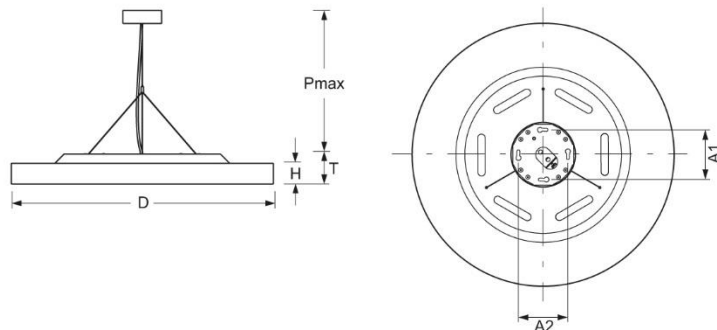

Pendant luminaire. Round aluminium profile, texture painted. Triangle suspension for ciros R600-H including ceiling canopy 130mm x 45mm made of aluminium, texture painted and safety wire. For horizontal ceilings. Housing colour white aluminium RAL 9006. Direct/indirect distribution. Homogenous illumination by satinised special acrylic pane with high transmission. Indirect ratio by separate LED's with satinised special acrylic pane. Separately DALI dimmable. Electrical connection via five-pole feed-in and connection terminal with plug-in technology, with integrated protective earth connection and unlocking button, suitable for rigid and flexible cables up to 2,5mm<sup>2</sup>. Easy mounting due to bayonet lock and plug & play connection.

- Article No.: 5679146686+5679357106
- Housing material: Aluminium
- Housing colour: white aluminium RAL 9006
- Light distribution: direct/indirect distribution
- Type of installation: Pendant individual mounting
- Certification mark: IP 20, Protection class I, Indoor, CE

## Dimensions

- Dimensions LxWxH/DxH: 880 x 69 (mm)
- Depth: 100 (mm)
- Pendant length min/max: 300 / 2000 (mm)
- Mounting distance A1: 100 (mm)
- Mounting distance A2: 100 (mm)
- Weight (net): 15.9 (kg)
- Cable entry KE X/Y: 0 (mm) / 0 (mm)