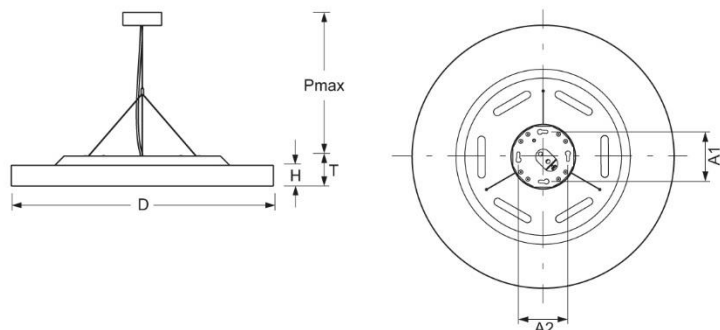

Pendant luminaire. Round aluminium profile, texture painted. Triangle suspension for ciros R600-H including ceiling canopy 130mm x 45mm made of aluminium, texture painted and safety wire. For horizontal ceilings. Housing colour traffic white RAL 9016. Direct/indirect distribution. Homogenous illumination by satinised special acrylic pane with high transmission. Indirect ratio by separate LED's with satinised special acrylic pane. Separately DALI dimmable. Electrical connection via five-pole feed-in and connection terminal with plug-in technology, with integrated protective earth connection and unlocking button, suitable for rigid and flexible cables up to 2,5mm². Easy mounting due to bayonet lock and plug & play connection.

- Article No.: 5679146680+5679357100
- Housing material: Aluminium
- Housing colour: traffic white RAL 9016
- Light distribution: direct/indirect distribution
- Type of installation: Pendant individual mounting
- Certification mark: IP 20, Protection class I, Indoor, CE

Dimensions

- Dimensions LxWxH/DxH: 880 x 69 (mm)
- Depth: 100 (mm)
- Pendant length min/max: 300 / 2000 (mm)
- Mounting distance A1: 100 (mm)
- Mounting distance A2: 100 (mm)
- Weight (net): 15.9 (kg)
- Cable entry KE X/Y: 0 (mm) / 0 (mm)