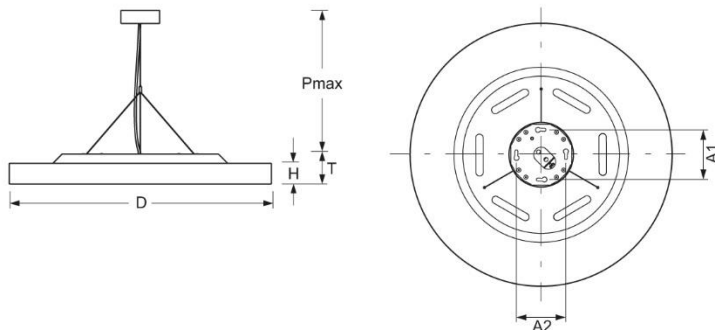

Pendant luminaire. Round aluminium profile, texture painted. Triangle suspension for ciros R600-H including ceiling canopy 130mm x 45mm made of aluminium, texture painted and safety wire. For horizontal ceilings. Housing colour white aluminium RAL 9006. Direct/indirect distribution. Homogenous illumination by satinised special acrylic pane with high transmission. Indirect ratio by separate LED's with satinised special acrylic pane. Separately DALI dimmable. Electrical connection via five-pole feed-in and connection terminal with plug-in technology, with integrated protective earth connection and unlocking button, suitable for rigid and flexible cables up to 2,5mm². Easy mounting due to bayonet lock and plug & play connection.

- Article No.: 5679176686+5679357106
- Housing material: Aluminium
- Housing colour: white aluminium RAL 9006
- Light distribution: direct/indirect distribution
- Type of installation: Pendant individual mounting
- Certification mark: IP 20, Protection class I, Indoor, CE

Dimensions

- Dimensions LxWxH/DxH: 880 x 69 (mm)
- Depth: 100 (mm)
- Pendant length min/max: 300 / 2000 (mm)
- Mounting distance A1: 100 (mm)
- Mounting distance A2: 100 (mm)
- Weight (net): 15.9 (kg)
- Cable entry KE X/Y: 0 (mm) / 0 (mm)