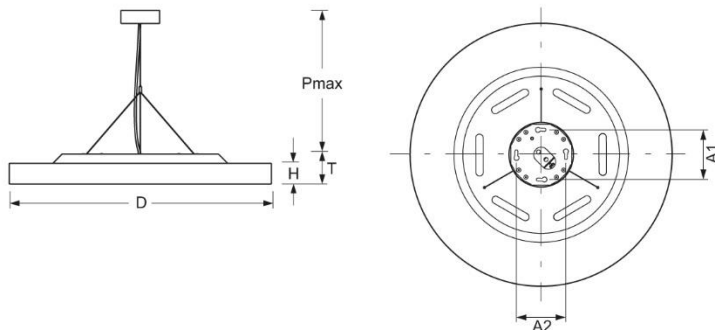

Pendant luminaire. Round aluminium profile, texture painted. Triangle suspension for ciros R600-H including ceiling canopy 130mm x 45mm made of aluminium, texture painted and safety wire. For horizontal ceilings. Housing colour white aluminium RAL 9006. Direct/indirect distribution. Homogenous illumination by satinised special acrylic pane with high transmission. Indirect ratio by separate LED's with satinised special acrylic pane. Separately DALI dimmable. Electrical connection via five-pole feed-in and connection terminal with plug-in technology, with integrated protective earth connection and unlocking button, suitable for rigid and flexible cables up to 2,5mm². Easy mounting due to bayonet lock and plug & play connection.

- Article No.: 5679156686+5679357106
- Housing material: Aluminium
- Housing colour: white aluminium RAL 9006
- Light distribution: direct/indirect distribution
- Type of installation: Pendant individual mounting
- Certification mark: IP 20, Protection class I, Indoor, CE

Dimensions

- Dimensions LxWxH/DxH: 880 x 69 (mm)
- Depth: 100 (mm)
- Pendant length min/max: 300 / 2000 (mm)
- Mounting distance A1: 100 (mm)
- Mounting distance A2: 100 (mm)
- Weight (net): 15.9 (kg)
- Cable entry KE X/Y: 0 (mm) / 0 (mm)