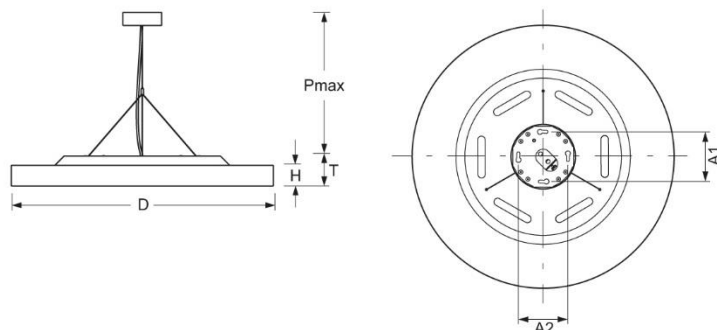

Pendant luminaire. Round aluminium profile, texture painted. Triangle suspension for ciros R600-H including ceiling canopy 130mm x 45mm made of aluminium, texture painted and safety wire. For horizontal ceilings. Housing colour white aluminium RAL 9006. Direct/indirect distribution. Homogenous illumination by satinised special acrylic pane with high transmission. Indirect ratio by separate LED's with satinised special acrylic pane. Separately DALI dimmable. Electrical connection via five-pole feed-in and connection terminal with plug-in technology, with integrated protective earth connection and unlocking button, suitable for rigid and flexible cables up to 2,5mm². Easy mounting due to bayonet lock and plug & play connection.

- Article No.: 5679136686+5679357106
- Housing material: Aluminium
- Housing colour: white aluminium RAL 9006
- Light distribution: direct/indirect distribution
- Type of installation: Pendant individual mounting
- Certification mark: IP 20, Protection class I, Indoor, CE

Dimensions

- Dimensions LxWxH/DxH: 880 x 69 (mm)
- Depth: 100 (mm)
- Pendant length min/max: 300 / 2000 (mm)
- Mounting distance A1: 100 (mm)
- Mounting distance A2: 100 (mm)
- Weight (net): 15.9 (kg)
- Cable entry KE X/Y: 0 (mm) / 0 (mm)