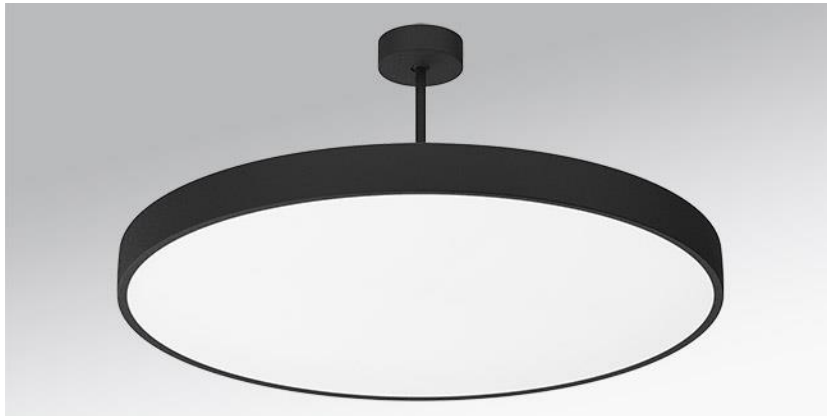

Pendant luminaire. Round aluminium profile, texture painted. Triangle suspension for ciros R600-H including ceiling canopy 130mm x 45mm made of aluminium, texture painted and safety wire. For horizontal ceilings. Housing colour black RAL 9005. Direct/indirect distribution. Homogenous illumination by satinised special acrylic pane with high transmission. Indirect ratio by separate LED's with satinised special acrylic pane. Separately DALI dimmable. Electrical connection via five-pole feed-in and connection terminal with plug-in technology, with integrated protective earth connection and unlocking button, suitable for rigid and flexible cables up to 2,5mm<sup>2</sup>. Easy mounting due to bayonet lock and plug & play connection.

- Article No.: 5679136684+5679957104
- Housing material: Aluminium
- Housing colour: black RAL 9005
- Light distribution: direct/indirect distribution
- Type of installation: Pendant individual mounting
- Certification mark: IP 20, Protection class I, Indoor, CE

## Dimensions

- Dimensions LxWxH/DxH: 880 x 69 (mm)
- Depth: 100 (mm)
- Pendant length min/max: 300 / 2000 (mm)
- Mounting distance A1: 100 (mm)
- Mounting distance A2: 100 (mm)
- Weight (net): 15.9 (kg)
- Cable entry KE X/Y: 0 (mm) / 0 (mm)