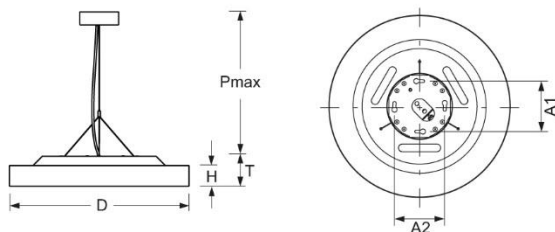

Pendant luminaire. Round aluminium profile, texture painted. Triangle suspension for ciros R600-H including ceiling canopy 130mm x 45mm made of aluminium, texture painted and safety wire. For horizontal ceilings. Housing colour white aluminium RAL 9006. Direct/indirect distribution. Homogenous illumination by satinised special acrylic pane with high transmission. Indirect ratio by separate LED's with satinised special acrylic pane. Separately DALI dimmable. Electrical connection via five-pole feed-in and connection terminal with plug-in technology, with integrated protective earth connection and unlocking button, suitable for rigid and flexible cables up to 2,5mm². Easy mounting due to bayonet lock and plug & play connection.

- Article No.: 5676174186+5676357106
- Housing material: Aluminium
- Housing colour: white aluminium RAL 9006
- Light distribution: direct/indirect distribution
- Type of installation: Pendant individual mounting
- Certification mark: IP 20, Protection class I, Indoor, CE

Dimensions

- Dimensions LxWxH/DxH: 600 x 69 (mm)
- Depth: 100 (mm)
- Pendant length min/max: 300 / 2000 (mm)
- Mounting distance A1: 100 (mm)
- Mounting distance A2: 100 (mm)
- Weight (net): 8.9 (kg)
- Cable entry KE X/Y: 0 (mm) / 0 (mm)