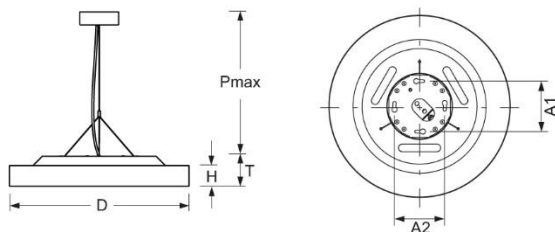

Pendant luminaire. Round aluminium profile, texture painted. Triangle suspension for ciros R600-H including ceiling canopy 130mm x 45mm made of aluminium, texture painted and safety wire. For horizontal ceilings. Housing colour black RAL 9005. Direct/indirect distribution. Homogenous illumination by satinised special acrylic pane with high transmission. Indirect ratio by separate LED's with satinised special acrylic pane. Separately DALI dimmable. Electrical connection via five-pole feed-in and connection terminal with plug-in technology, with integrated protective earth connection and unlocking button, suitable for rigid and flexible cables up to 2,5mm². Easy mounting due to bayonet lock and plug & play connection.

- Article No.: 5676176684+5676357104
- Housing material: Aluminium
- Housing colour: black RAL 9005
- Light distribution: direct/indirect distribution
- Type of installation: Pendant individual mounting
- Certification mark: IP 20, Protection class I, Indoor, CE

Dimensions

- Dimensions LxWxH/DxH: 600 x 69 (mm)
- Depth: 100 (mm)
- Pendant length min/max: 300 / 2000 (mm)
- Mounting distance A1: 100 (mm)
- Mounting distance A2: 100 (mm)
- Weight (net): 8.9 (kg)
- Cable entry KE X/Y: 0 (mm) / 0 (mm)