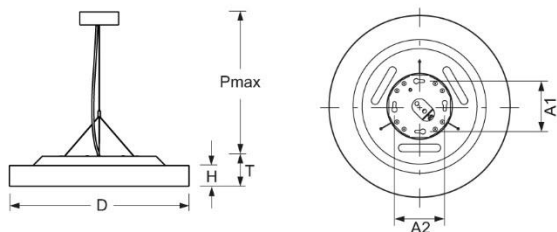

Pendant luminaire. Round aluminium profile, texture painted. Triangle suspension for ciros R600-H including ceiling canopy 130mm x 45mm made of aluminium, texture painted and safety wire. For horizontal ceilings. Housing colour traffic white RAL 9016. Direct/indirect distribution. Homogenous illumination by satinised special acrylic pane with high transmission. Indirect ratio by separate LED's with satinised special acrylic pane. Separately DALI dimmable. Electrical connection via five-pole feed-in and connection terminal with plug-in technology, with integrated protective earth connection and unlocking button, suitable for rigid and flexible cables up to 2,5mm². Easy mounting due to bayonet lock and plug & play connection.

- Article No.: 5676156680+5676357100
- Housing material: Aluminium
- Housing colour: traffic white RAL 9016
- Light distribution: direct/indirect distribution
- Type of installation: Pendant individual mounting
- Certification mark: IP 20, Protection class I, Indoor, CE

Dimensions

- Dimensions LxWxH/DxH: 600 x 69 (mm)
- Depth: 100 (mm)
- Pendant length min/max: 300 / 2000 (mm)
- Mounting distance A1: 100 (mm)
- Mounting distance A2: 100 (mm)
- Weight (net): 8.9 (kg)
- Cable entry KE X/Y: 0 (mm) / 0 (mm)