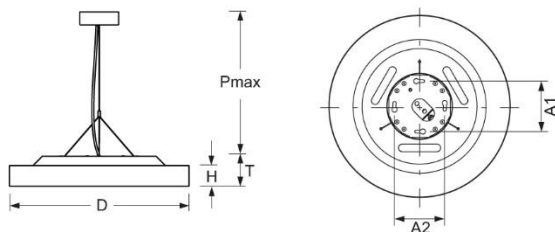

Pendant luminaire. Round aluminium profile, texture painted. Triangle suspension for ciros R600-H including ceiling canopy 130mm x 45mm made of aluminium, texture painted and safety wire. For horizontal ceilings. Housing colour black RAL 9005. Direct/indirect distribution. Homogenous illumination by satinised special acrylic pane with high transmission. Indirect ratio by separate LED's with satinised special acrylic pane. Separately DALI dimmable. Electrical connection via five-pole feed-in and connection terminal with plug-in technology, with integrated protective earth connection and unlocking button, suitable for rigid and flexible cables up to 2,5mm². Easy mounting due to bayonet lock and plug & play connection.

- Article No.: 5676156684+5676357104
- Housing material: Aluminium
- Housing colour: black RAL 9005
- Light distribution: direct/indirect distribution
- Type of installation: Pendant individual mounting
- Certification mark: IP 20, Protection class I, Indoor, CE

Dimensions

- Dimensions LxWxH/DxH: 600 x 69 (mm)
- Depth: 100 (mm)
- Pendant length min/max: 300 / 2000 (mm)
- Mounting distance A1: 100 (mm)
- Mounting distance A2: 100 (mm)
- Weight (net): 8.9 (kg)
- Cable entry KE X/Y: 0 (mm) / 0 (mm)