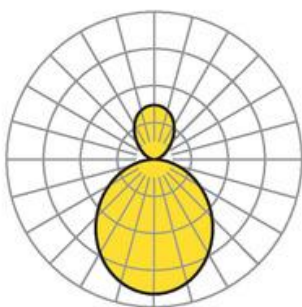

Lighting/Electrical

- Placement: LED, Colour rendering/Light colour CRI ≥ 80 / 3000K
- Direct/Indirect: 77 % / 23 %
- UGR lat/lon: 21.6 / 21.6
- Luminaire luminous flux: 7800 (lm)
- LED service life: 50000h L80/B10
- Luminaire luminous efficacy: 119 (lm/W)
- System output: 66 (W)
- Controller: Electronic driver (2 pcs.)
- Mains voltage max.: 230 V / 50 Hz