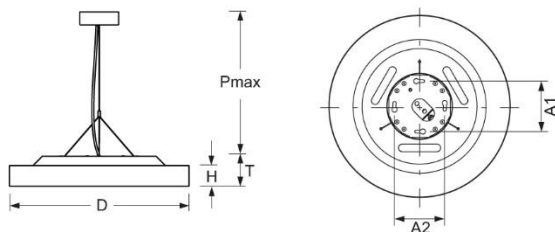

Pendant luminaire. Round aluminium profile, texture painted. Triangle suspension for ciros R600-H including ceiling canopy 130mm x 45mm made of aluminium, texture painted and safety wire. For horizontal ceilings. Housing colour white aluminium RAL 9006. Direct/indirect distribution. Homogenous illumination by satinised special acrylic pane with high transmission. Indirect ratio by separate LED's with satinised special acrylic pane. Separately DALI dimmable. Electrical connection via five-pole feed-in and connection terminal with plug-in technology, with integrated protective earth connection and unlocking button, suitable for rigid and flexible cables up to 2,5mm². Easy mounting due to bayonet lock and plug & play connection.

- Article No.: 5676134186+5676357106
- Housing material: Aluminium
- Housing colour: white aluminium RAL 9006
- Light distribution: direct/indirect distribution
- Type of installation: Pendant individual mounting
- Certification mark: IP 20, Protection class I, Indoor, CE

Dimensions

- Dimensions LxWxH/DxH: 600 x 69 (mm)
- Depth: 100 (mm)
- Pendant length min/max: 300 / 2000 (mm)
- Mounting distance A1: 100 (mm)
- Mounting distance A2: 100 (mm)
- Weight (net): 8.9 (kg)
- Cable entry KE X/Y: 0 (mm) / 0 (mm)