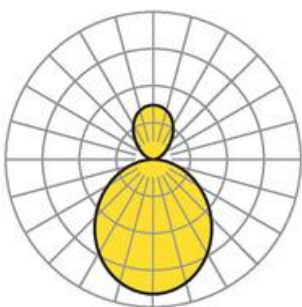

Lighting/Electrical

- Placement: LED, Colour rendering/Light colour CRI ≥ 80 / 3000K
- Direct/Indirect: 77 % / 23 %
- UGR lat/lon: 21.6 / 21.6
- Luminaire luminous flux: 7800 (lm)
- LED service life: 50000h L80/B10
- Luminaire luminous efficacy: 119 (lm/W)
- System output: 66 (W)
- Controller: Electronic driver DALI (2 pcs.)
- Mains voltage max.: 230 V / 50 Hz