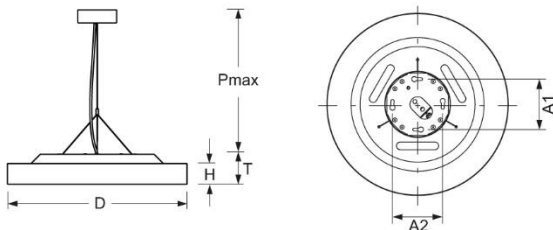

Pendant luminaire. Round aluminium profile, texture painted. Triangle suspension for ciros R600-H including ceiling canopy 130mm x 45mm made of aluminium, texture painted and safety wire. For horizontal ceilings. Housing colour white aluminium RAL 9006. Direct/indirect distribution. Homogenous illumination by satinised special acrylic pane with high transmission. Indirect ratio by separate LED's with satinised special acrylic pane. Separately DALI dimmable. Electrical connection via five-pole feed-in and connection terminal with plug-in technology, with integrated protective earth connection and unlocking button, suitable for rigid and flexible cables up to 2,5mm². Easy mounting due to bayonet lock and plug & play connection.

- Article No.: 5676136686+5676357106
- Housing material: Aluminium
- Housing colour: white aluminium RAL 9006
- Light distribution: direct/indirect distribution
- Type of installation: Pendant individual mounting
- Certification mark: IP 20, Protection class I, Indoor, CE

Dimensions

- Dimensions LxWxH/DxH: 600 x 69 (mm)
- Depth: 100 (mm)
- Pendant length min/max: 300 / 2000 (mm)
- Mounting distance A1: 100 (mm)
- Mounting distance A2: 100 (mm)
- Weight (net): 8.9 (kg)
- Cable entry KE X/Y: 0 (mm) / 0 (mm)