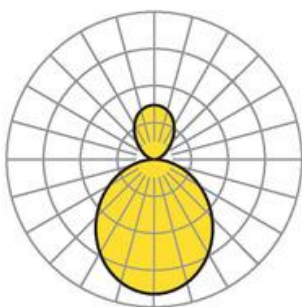

Lighting/Electrical

- Placement: LED, Colour rendering/Light colour CRI ≥ 80 / 3000K
- Direct/Indirect: 77 % / 23 %
- UGR lat/lon: 21.6 / 21.6
- Luminaire luminous flux: 7800 (lm)
- LED service life: 50000h L80/B10
- Luminaire luminous efficacy: 119 (lm/W)
- System output: 66 (W)
- Controller: Electronic driver DALI (2 pcs.)
- Mains voltage max.: 230 V / 50 Hz