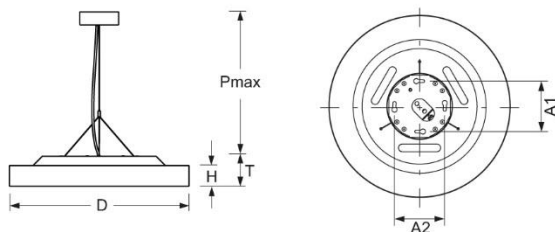

Pendant luminaire. Round aluminium profile, texture painted. Triangle suspension for ciros R600-H including ceiling canopy 130mm x 45mm made of aluminium, texture painted and safety wire. For horizontal ceilings. Housing colour traffic white RAL 9016. Direct/indirect distribution. Homogenous illumination by satinised special acrylic pane with high transmission. Indirect ratio by separate LED's with satinised special acrylic pane. Separately DALI dimmable. Electrical connection via five-pole feed-in and connection terminal with plug-in technology, with integrated protective earth connection and unlocking button, suitable for rigid and flexible cables up to 2,5mm². Easy mounting due to bayonet lock and plug & play connection.

- Article No.: 5676136680+5676357100
- Housing material: Aluminium
- Housing colour: traffic white RAL 9016
- Light distribution: direct/indirect distribution
- Type of installation: Pendant individual mounting
- Certification mark: IP 20, Protection class I, Indoor, CE

Dimensions

- Dimensions LxWxH/DxH: 600 x 69 (mm)
- Depth: 100 (mm)
- Pendant length min/max: 300 / 2000 (mm)
- Mounting distance A1: 100 (mm)
- Mounting distance A2: 100 (mm)
- Weight (net): 8.9 (kg)
- Cable entry KE X/Y: 0 (mm) / 0 (mm)