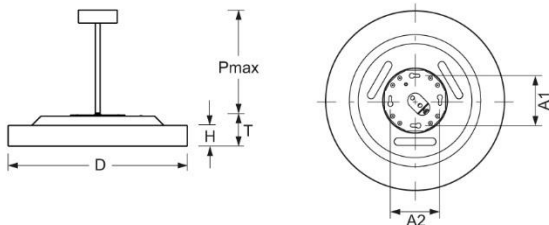

Pendant luminaire. Round aluminium profile, texture painted. Triangle suspension for ciros R600-H including ceiling canopy 130mm x 45mm made of aluminium, texture painted and safety wire. For horizontal ceilings. Housing colour black RAL 9005. Direct/indirect distribution. Homogenous illumination by satinised special acrylic pane with high transmission. Indirect ratio by separate LED's with satinised special acrylic pane. Separately DALI dimmable. Electrical connection via five-pole feed-in and connection terminal with plug-in technology, with integrated protective earth connection and unlocking button, suitable for rigid and flexible cables up to 2,5mm². Easy mounting due to bayonet lock and plug & play connection.

- Article No.: 5676136684+5676957104
- Housing material: Aluminium
- Housing colour: black RAL 9005
- Light distribution: direct/indirect distribution
- Type of installation: Pendant individual mounting
- Certification mark: IP 20, Protection class I, Indoor, CE

Dimensions

- Dimensions LxWxH/DxH: 600 x 69 (mm)
- Depth: 100 (mm)
- Pendant length min/max: 300 / 2000 (mm)
- Mounting distance A1: 100 (mm)
- Mounting distance A2: 100 (mm)
- Weight (net): 8.9 (kg)
- Cable entry KE X/Y: 0 (mm) / 0 (mm)