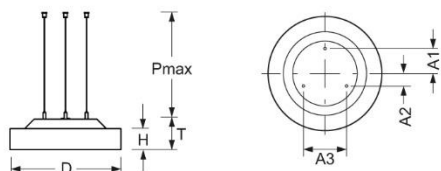

Pendant luminaire. Round aluminium profile, texture painted. 3 wire suspension for all ciros R-H diameters. Ceiling cylinder for horizontal ceilings. Housing colour black RAL 9005. Direct distribution. Homogenous illumination by satinised special acrylic pane with high transmission. Electrical connection via translucent connection cord, 3x0.75mm², 2300mm. Ceiling canopy plastic, white, D=72mm, H=22mm incl. cable clips for wire suspension, transparent. Easy mounting due to bayonet lock and plug & play connection.

- Article No.: 5684144184+5670057100
- Housing material: Aluminium
- Housing colour: black RAL 9005
- Light distribution: direct distribution
- Type of installation: Pendant individual mounting
- Certification mark: IP 20, Protection class I, Indoor, CE

Dimensions

- Dimensions LxWxH/DxH: 365 x 69 (mm)
- Depth: 100 (mm)
- Pendant length min/max: 200 / 2000 (mm)
- Mounting distance A1: 80 (mm)
- Mounting distance A2: 40 (mm)
- Mounting distance A3: 139 (mm)
- Weight (net): 3.3 (kg)
- Cable entry KE X/Y: 0 (mm) / 0 (mm)

Lighting/Electrical

- Placement: LED, Colour rendering/Light colour CRI ≥ 80 / 4000K
- Direct/Indirect: 100 % / 0 %
- UGR lat/lon: 24.1 / 24.1
- Luminaire luminous flux: 2700 (lm)
- LED service life: 50000h L80/B10
- Luminaire luminous efficacy: 119 (lm/W)
- System output: 22 (W)
- Controller: Electronic driver (1 pcs.)
- Mains voltage max.: 230 V / 50 Hz