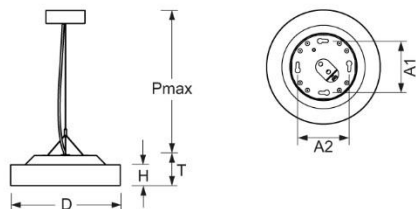

Pendant luminaire. Round aluminium profile, texture painted. Triangle suspension for ciros R600-H including ceiling canopy 130mm x 45mm made of aluminium, texture painted and safety wire. For horizontal ceilings. Housing colour white aluminium RAL 9006. Direct distribution. Homogenous illumination by satinised special acrylic pane with high transmission. Electrical connection via five-pole feed-in and connection terminal with plug-in technology, with integrated protective earth connection and unlocking button, suitable for rigid and flexible cables up to 2,5mm². Easy mounting due to bayonet lock and plug & play connection.

- Article No.: 5684146686+5674357106
- Housing material: Aluminium
- Housing colour: white aluminium RAL 9006
- Light distribution: direct distribution
- Type of installation: Pendant individual mounting
- Certification mark: IP 20, Protection class I, Indoor, CE

Dimensions

- Dimensions LxWxH/DxH: 365 x 69 (mm)
- Depth: 100 (mm)
- Pendant length min/max: 300 / 2000 (mm)
- Mounting distance A1: 100 (mm)
- Mounting distance A2: 100 (mm)
- Weight (net): 3.9 (kg)
- Cable entry KE X/Y: 0 (mm) / 0 (mm)