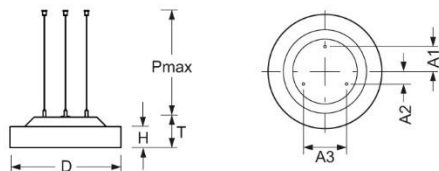

Pendant luminaire. Round aluminium profile, texture painted. 3 wire suspension for all ciros R-H diameters. Ceiling cylinder for horizontal ceilings. Housing colour black RAL 9005. Direct distribution. Homogenous illumination by satinised special acrylic pane with high transmission. Electrical connection via translucent connection cord, 3x0.75mm², 2300mm. Ceiling canopy plastic, white, D=72mm, H=22mm incl. cable clips for wire suspension, transparent. Easy mounting due to bayonet lock and plug & play connection.

- Article No.: 5684146684+5670057100
- Housing material: Aluminium
- Housing colour: black RAL 9005
- Light distribution: direct distribution
- Type of installation: Pendant individual mounting
- Certification mark: IP 20, Protection class I, Indoor, CE

Dimensions

- Dimensions LxWxH/DxH: 365 x 69 (mm)
- Depth: 100 (mm)
- Pendant length min/max: 200 / 2000 (mm)
- Mounting distance A1: 80 (mm)
- Mounting distance A2: 40 (mm)
- Mounting distance A3: 139 (mm)
- Weight (net): 3.3 (kg)
- Cable entry KE X/Y: 0 (mm) / 0 (mm)