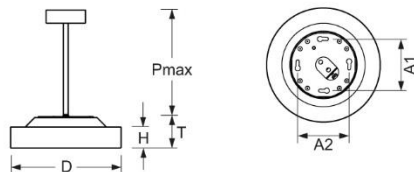

Pendant luminaire. Round aluminium profile, texture painted. Rod suspension for ciros R400-H including ceiling canopy 130mm x 45mm made of aluminium, texture painted. For horizontal ceilings. Safety wire rod integrated. Rod can be shortened on site. Housing colour black RAL 9005. Direct distribution. Homogenous illumination by satinised special acrylic pane with high transmission. Electrical connection via five-pole feed-in and connection terminal with plug-in technology, with integrated protective earth connection and unlocking button, suitable for rigid and flexible cables up to 2,5mm². Easy mounting due to bayonet lock and plug & play connection.

- Article No.: 5684146684+5674957104
- Housing material: Aluminium
- Housing colour: black RAL 9005
- Light distribution: direct distribution
- Type of installation: Pendant individual mounting
- Certification mark: IP 20, Protection class I, Indoor, CE

Dimensions

- Dimensions LxWxH/DxH: 365 x 69 (mm)
- Depth: 100 (mm)
- Pendant length min/max: 300 / 1000 (mm)
- Mounting distance A1: 100 (mm)
- Mounting distance A2: 100 (mm)
- Weight (net): 4.9 (kg)
- Cable entry KE X/Y: 0 (mm) / 0 (mm)

Lighting/Electrical

- Placement: LED, Colour rendering/Light colour CRI ≥ 80 / 4000K
- Direct/Indirect: 100 % / 0 %
- UGR lat/lon: 24.1 / 24.1
- Luminaire luminous flux: 2700 (lm)
- LED service life: 50000h L80/B10
- Luminaire luminous efficacy: 119 (lm/W)
- System output: 22 (W)
- Controller: Electronic driver DALI (1 pcs.)
- Mains voltage max.: 230 V / 50 Hz