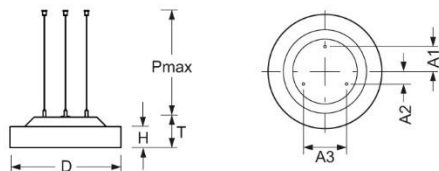

Pendant luminaire. Round aluminium profile, texture painted. 3 wire suspension for all ciros R-H diameters. Ceiling cylinder for horizontal ceilings. Housing colour black RAL 9005. Direct distribution. Homogenous illumination by satinised special acrylic pane with high transmission. Electrical connection via translucent connection cord, 3x0.75mm², 2300mm. Ceiling canopy plastic, white, D=72mm, H=22mm incl. cable clips for wire suspension, transparent. Easy mounting due to bayonet lock and plug & play connection.

- Article No.: 5684134184+5670057100
- Housing material: Aluminium
- Housing colour: black RAL 9005
- Light distribution: direct distribution
- Type of installation: Pendant individual mounting
- Certification mark: IP 20, Protection class I, Indoor, CE

Dimensions

- Dimensions LxWxH/DxH: 365 x 69 (mm)
- Depth: 100 (mm)
- Pendant length min/max: 200 / 2000 (mm)
- Mounting distance A1: 80 (mm)
- Mounting distance A2: 40 (mm)
- Mounting distance A3: 139 (mm)
- Weight (net): 3.3 (kg)
- Cable entry KE X/Y: 0 (mm) / 0 (mm)

Lighting/Electrical

- Placement: LED, Colour rendering/Light colour CRI ≥ 80 / 3000K
- Direct/Indirect: 100 % / 0 %
- UGR lat/lon: 23.9 / 23.9
- Luminaire luminous flux: 2500 (lm)
- LED service life: 50000h L80/B10
- Luminaire luminous efficacy: 113 (lm/W)
- System output: 22 (W)
- Controller: Electronic driver (1 pcs.)
- Mains voltage max.: 230 V / 50 Hz