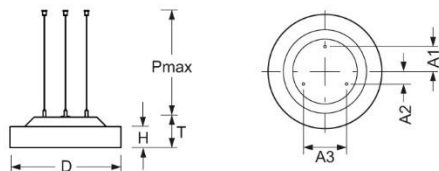

Pendant luminaire. Round aluminium profile, texture painted. 3 wire suspension for all ciros R-H diameters. Ceiling cylinder for horizontal ceilings. Housing colour black RAL 9005. Direct distribution. Homogenous illumination by satinised special acrylic pane with high transmission. Electrical connection via translucent connection cord, 3x0.75mm<sup>2</sup>, 2300mm. Ceiling canopy plastic, white, D=72mm, H=22mm incl. cable clips for wire suspension, transparent. Easy mounting due to bayonet lock and plug & play connection.

- Article No.: 5684136684+5670057100
- Housing material: Aluminium
- Housing colour: black RAL 9005
- Light distribution: direct distribution
- Type of installation: Pendant individual mounting
- Certification mark: IP 20, Protection class I, Indoor, CE

## Dimensions

- Dimensions LxWxH/DxH: 365 x 69 (mm)
- Depth: 100 (mm)
- Pendant length min/max: 200 / 2000 (mm)
- Mounting distance A1: 80 (mm)
- Mounting distance A2: 40 (mm)
- Mounting distance A3: 139 (mm)
- Weight (net): 3.3 (kg)
- Cable entry KE X/Y: 0 (mm) / 0 (mm)