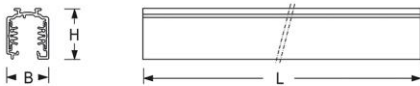

Track. Extruded aluminium profile, max. 16 A incl. DALI control lines, rail can be shortened to any length. Housing colour white. Three-phase-track, seven pole. 3x 16A/N/PE + 2x DALI Suitable for luminaires with a 3-ph. track adapter (ET) from Lichtwerk, Global Trac, Eutrac, Iguzzini, Ivela, Powergear, Reggiani, Targetti, Zumtobel and 5-ph. track adapter (DALI) from Lichtwerk, Global Trac.

- Article No.: 3244410100
- Housing material: Aluminium
- Housing colour: white
- Type of installation: Track mounting, Light structure
- Certification mark: IP 20, Protection class I, Indoor, CE

Dimensions

- Dimensions LxWxH/DxH: 4000 x 31.4 x 37.8 (mm)
- Weight (net): 4.5 (kg)

Lighting/Electrical

- Mains voltage max.: 230 V / 50 Hz