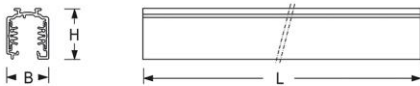

Track. Extruded aluminium profile, max. 16 A incl. DALI control lines, rail can be shortened to any length. Housing colour silver grey/white aluminium RAL 9006. Three-phase-track, seven pole. 3x 16A/N/PE + 2x DALI Suitable for luminaires with a 3-ph. track adapter (ET) from Lichtwerk, Global Trac, Eutrac, Iguzzini, Ivela, Powergear, Reggiani, Targetti, Zumtobel and 5-ph. track adapter (DALI) from Lichtwerk, Global Trac.

- Article No.: 3244410105
- Housing material: Aluminium
- Housing colour: silver grey/white aluminium RAL 9006
- Type of installation: Track mounting, Light structure
- Certification mark: IP 20, Protection class I, Indoor, CE

Dimensions

- Dimensions LxWxH/DxH: 4000 x 31.4 x 37.8 (mm)
- Weight (net): 4.5 (kg)

Lighting/Electrical

- Mains voltage max.: 230 V / 50 Hz