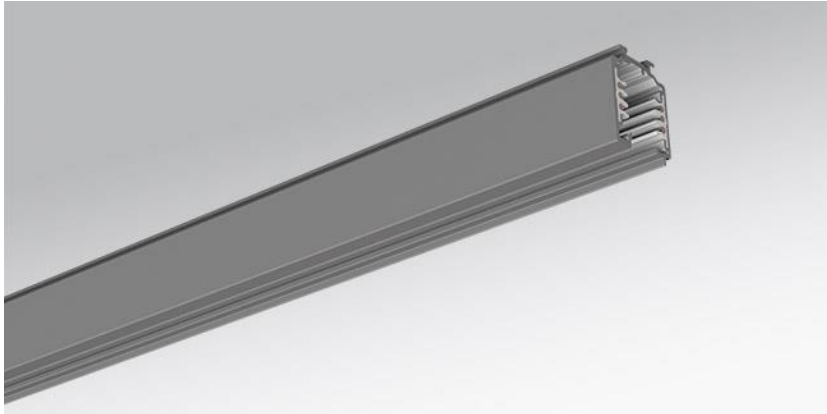

Track. Extruded aluminium profile, max. 16 A incl. DALI control lines, rail can be shortened to any length. Housing colour silver grey/white aluminium RAL 9006. Three-phase-track, seven pole. 3x 16A/N/PE + 2x DALI Suitable for luminaires with a 3-ph. track adapter (ET) from Lichtwerk, Global Trac, Eutrac, Iguzzini, Ivela, Powergear, Reggiani, Targetti, Zumtobel and 5-ph. track adapter (DALI) from Lichtwerk, Global Trac.

- Article No.: 3244410105
- Housing material: Aluminium
- Housing colour: silver grey/white aluminium RAL 9006
- Type of installation: Track mounting, Light structure
- Certification mark: IP 20, Protection class I, Indoor, CE

Dimensions

- Dimensions LxWxH/DxH: 4000 x 31.4 x 37.8 (mm)
- Weight (net): 4.5 (kg)

Lighting/Electrical

- Mains voltage max.: 230 V / 50 Hz