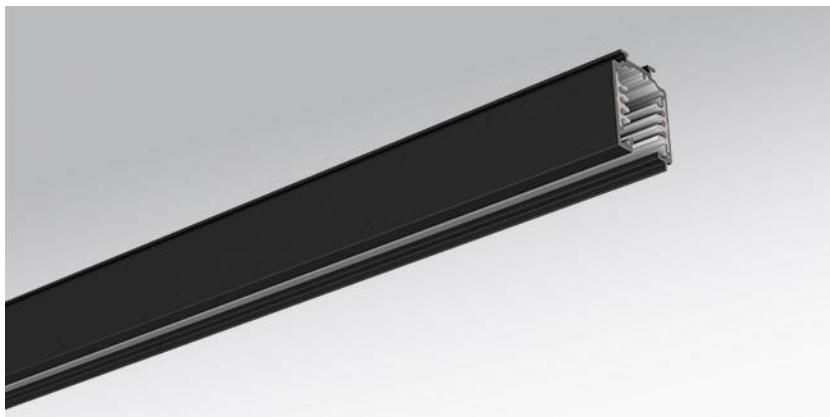

Track. Extruded aluminium profile, max. 16 A incl. DALI control lines, rail can be shortened to any length. Housing colour black. Three-phase-track, seven pole. 3x 16A/N/PE + 2x DALI Suitable for luminaires with a 3-ph. track adapter (ET) from Lichtwerk, Global Trac, Eutrac, Iguzzini, Ivela, Powergear, Reggiani, Targetti, Zumtobel and 5-ph. track adapter (DALI) from Lichtwerk, Global Trac.

- Article No.: 3244410104
- Housing material: Aluminium
- Housing colour: black
- Type of installation: Track mounting, Light structure
- Certification mark: IP 20, Protection class I, Indoor, CE

Dimensions

- Dimensions LxWxH/DxH: 4000 x 31.4 x 37.8 (mm)
- Weight (net): 4.5 (kg)

Lighting/Electrical

- Mains voltage max.: 230 V / 50 Hz