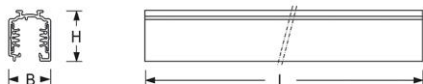

Track. Extruded aluminium profile, max. 16 A incl. DALI control lines, rail can be shortened to any length. Housing colour black. Three-phase-track, seven pole. 3x 16A/N/PE + 2x DALI Suitable for luminaires with a 3-ph. track adapter (ET) from Lichtwerk, Global Trac, Eutrac, Iguzzini, Ivela, Powergear, Reggiani, Targetti, Zumtobel and 5-ph. track adapter (DALI) from Lichtwerk, Global Trac.

- Article No.: 3244410104
- Housing material: Aluminium
- Housing colour: black
- Type of installation: Track mounting, Light structure
- Certification mark: IP 20, Protection class I, Indoor, CE

Dimensions

- Dimensions LxWxH/DxH: 4000 x 31.4 x 37.8 (mm)
- Weight (net): 4.5 (kg)

Lighting/Electrical

- Mains voltage max.: 230 V / 50 Hz