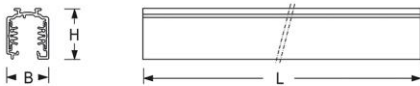

Track. Extruded aluminium profile, max. 16 A incl. DALI control lines, rail can be shortened to any length. Housing colour white. Three-phase-track, seven pole. 3x 16A/N/PE + 2x DALI Suitable for luminaires with a 3-ph. track adapter (ET) from Lichtwerk, Global Trac, Eutrac, Iguzzini, Ivela, Powergear, Reggiani, Targetti, Zumtobel and 5-ph. track adapter (DALI) from Lichtwerk, Global Trac.

- Article No.: 3244310100
- Housing material: Aluminium
- Housing colour: white
- Type of installation: Track mounting, Light structure
- Certification mark: IP 20, Protection class I, Indoor, CE

Dimensions

- Dimensions LxWxH/DxH: 3000 x 31.4 x 37.8 (mm)
- Weight (net): 3.4 (kg)

Lighting/Electrical

- Mains voltage max.: 230 V / 50 Hz