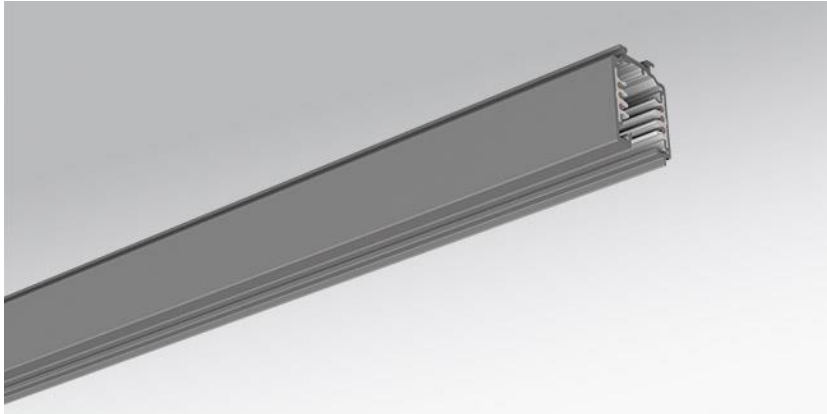

Track. Extruded aluminium profile, max. 16 A incl. DALI control lines, rail can be shortened to any length. Housing colour silver grey/white aluminium RAL 9006. Three-phase-track, seven pole. 3x 16A/N/PE + 2x DALI Suitable for luminaires with a 3-ph. track adapter (ET) from Lichtwerk, Global Trac, Eutrac, Iguzzini, Ivela, Powergear, Reggiani, Targetti, Zumtobel and 5-ph. track adapter (DALI) from Lichtwerk, Global Trac.

- Article No.: 3244310105
- Housing material: Aluminium
- Housing colour: silver grey/white aluminium RAL 9006
- Type of installation: Track mounting, Light structure
- Certification mark: IP 20, Protection class I, Indoor, CE

## Dimensions

- Dimensions LxWxH/DxH: 3000 x 31.4 x 37.8 (mm)
- Weight (net): 3.4 (kg)