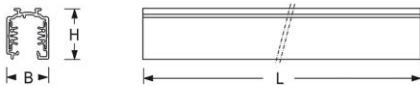

Track. Extruded aluminium profile, max. 16 A incl. DALI control lines, rail can be shortened to any length. Housing colour silver grey/white aluminium RAL 9006. Three-phase-track, seven pole. 3x 16A/N/PE + 2x DALI Suitable for luminaires with a 3-ph. track adapter (ET) from Lichtwerk, Global Trac, Eutrac, Iguzzini, Ivela, Powergear, Reggiani, Targetti, Zumtobel and 5-ph. track adapter (DALI) from Lichtwerk, Global Trac.

- Article No.: 3244310105
- Housing material: Aluminium
- Housing colour: silver grey/white aluminium RAL 9006
- Type of installation: Track mounting, Light structure
- Certification mark: IP 20, Protection class I, Indoor, CE

## Dimensions

- Dimensions LxWxH/DxH: 3000 x 31.4 x 37.8 (mm)
- Weight (net): 3.4 (kg)