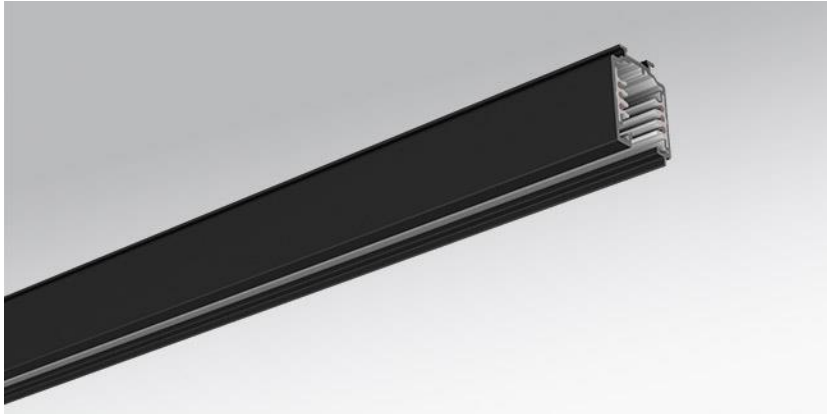

Track. Extruded aluminium profile, max. 16 A incl. DALI control lines, rail can be shortened to any length. Housing colour black. Three-phase-track, seven pole. 3x 16A/N/PE + 2x DALI Suitable for luminaires with a 3-ph. track adapter (ET) from Lichtwerk, Global Trac, Eutrac, Iguzzini, Ivela, Powergear, Reggiani, Targetti, Zumtobel and 5-ph. track adapter (DALI) from Lichtwerk, Global Trac.

- Article No.: 3244310104
- Housing material: Aluminium
- Housing colour: black
- Type of installation: Track mounting, Light structure
- Certification mark: IP 20, Protection class I, Indoor, CE

Dimensions

- Dimensions LxWxH/DxH: 3000 x 31.4 x 37.8 (mm)
- Weight (net): 3.4 (kg)

Lighting/Electrical

- Mains voltage max.: 230 V / 50 Hz