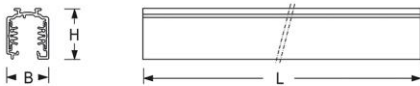

Track. Extruded aluminium profile, max. 16 A incl. DALI control lines, rail can be shortened to any length. Housing colour black. Three-phase-track, seven pole. 3x 16A/N/PE + 2x DALI Suitable for luminaires with a 3-ph. track adapter (ET) from Lichtwerk, Global Trac, Eutrac, Iguzzini, Ivela, Powergear, Reggiani, Targetti, Zumtobel and 5-ph. track adapter (DALI) from Lichtwerk, Global Trac.

- Article No.: 3244310104
- Housing material: Aluminium
- Housing colour: black
- Type of installation: Track mounting, Light structure
- Certification mark: IP 20, Protection class I, Indoor, CE

Dimensions

- Dimensions LxWxH/DxH: 3000 x 31.4 x 37.8 (mm)
- Weight (net): 3.4 (kg)

Lighting/Electrical

- Mains voltage max.: 230 V / 50 Hz