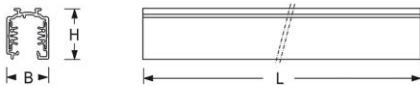

Track. Extruded aluminium profile, max. 16 A incl. DALI control lines, rail can be shortened to any length. Housing colour white. Three-phase-track, seven pole. 3x 16A/N/PE + 2x DALI Suitable for luminaires with a 3-ph. track adapter (ET) from Lichtwerk, Global Trac, Eutrac, Iguzzini, Ivela, Powergear, Reggiani, Targetti, Zumtobel and 5-ph. track adapter (DALI) from Lichtwerk, Global Trac.

- Article No.: 3244210100
- Housing material: Aluminium
- Housing colour: white
- Type of installation: Track mounting, Light structure
- Certification mark: IP 20, Protection class I, Indoor, CE

Dimensions

- Dimensions LxWxH/DxH: 2000 x 31.4 x 37.8 (mm)
- Weight (net): 2.1 (kg)

Lighting/Electrical

- Mains voltage max.: 230 V / 50 Hz