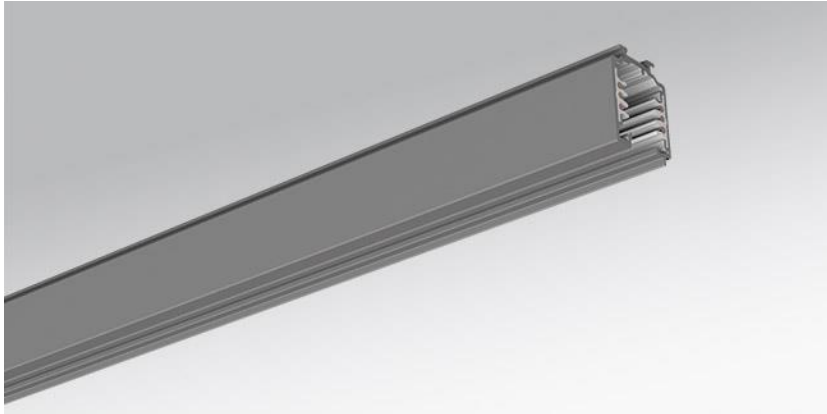

Track. Extruded aluminium profile, max. 16 A incl. DALI control lines, rail can be shortened to any length. Housing colour silver grey/white aluminium RAL 9006. Three-phase-track, seven pole. 3x 16A/N/PE + 2x DALI Suitable for luminaires with a 3-ph. track adapter (ET) from Lichtwerk, Global Trac, Eutrac, Iguzzini, Ivela, Powergear, Reggiani, Targetti, Zumtobel and 5-ph. track adapter (DALI) from Lichtwerk, Global Trac.

- Article No.: 3244210105
- Housing material: Aluminium
- Housing colour: silver grey/white aluminium RAL 9006
- Type of installation: Track mounting, Light structure
- Certification mark: IP 20, Protection class I, Indoor, CE

Dimensions

- Dimensions LxWxH/DxH: 2000 x 31.4 x 37.8 (mm)
- Weight (net): 2.1 (kg)

Lighting/Electrical

- Mains voltage max.: 230 V / 50 Hz