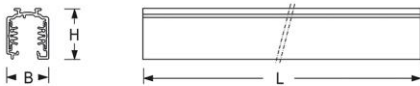

Track. Extruded aluminium profile, max. 16 A incl. DALI control lines, rail can be shortened to any length. Housing colour silver grey/white aluminium RAL 9006. Three-phase-track, seven pole. 3x 16A/N/PE + 2x DALI Suitable for luminaires with a 3-ph. track adapter (ET) from Lichtwerk, Global Trac, Eutrac, Iguzzini, Ivela, Powergear, Reggiani, Targetti, Zumtobel and 5-ph. track adapter (DALI) from Lichtwerk, Global Trac.

- Article No.: 3244210105
- Housing material: Aluminium
- Housing colour: silver grey/white aluminium RAL 9006
- Type of installation: Track mounting, Light structure
- Certification mark: IP 20, Protection class I, Indoor, CE

Dimensions

- Dimensions LxWxH/DxH: 2000 x 31.4 x 37.8 (mm)
- Weight (net): 2.1 (kg)

Lighting/Electrical

- Mains voltage max.: 230 V / 50 Hz