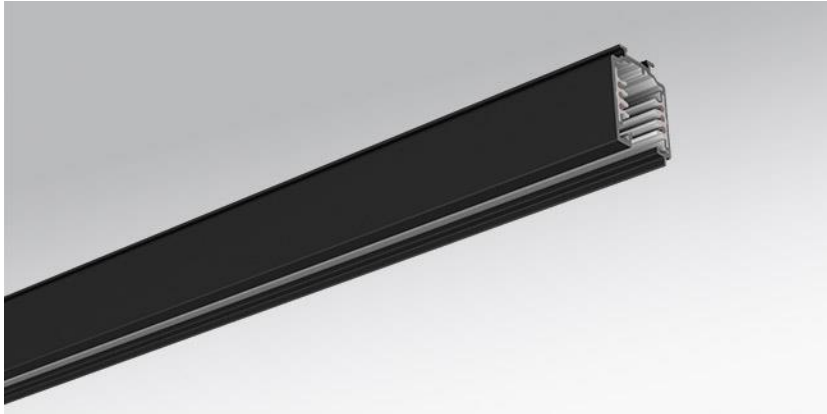

Track. Extruded aluminium profile, max. 16 A incl. DALI control lines, rail can be shortened to any length. Housing colour black. Three-phase-track, seven pole. 3x 16A/N/PE + 2x DALI Suitable for luminaires with a 3-ph. track adapter (ET) from Lichtwerk, Global Trac, Eutrac, Iguzzini, Ivela, Powergear, Reggiani, Targetti, Zumtobel and 5-ph. track adapter (DALI) from Lichtwerk, Global Trac.

- Article No.: 3244210104
- Housing material: Aluminium
- Housing colour: black
- Type of installation: Track mounting, Light structure
- Certification mark: IP 20, Protection class I, Indoor, CE

Dimensions

- Dimensions LxWxH/DxH: 2000 x 31.4 x 37.8 (mm)
- Weight (net): 2.1 (kg)

Lighting/Electrical

- Mains voltage max.: 230 V / 50 Hz