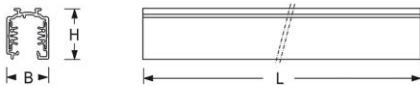

Track. Extruded aluminium profile, max. 16 A incl. DALI control lines, rail can be shortened to any length. Housing colour black. Three-phase-track, seven pole. 3x 16A/N/PE + 2x DALI Suitable for luminaires with a 3-ph. track adapter (ET) from Lichtwerk, Global Trac, Eutrac, Iguzzini, Ivela, Powergear, Reggiani, Targetti, Zumtobel and 5-ph. track adapter (DALI) from Lichtwerk, Global Trac.

- Article No.: 3244210104
- Housing material: Aluminium
- Housing colour: black
- Type of installation: Track mounting, Light structure
- Certification mark: IP 20, Protection class I, Indoor, CE

Dimensions

- Dimensions LxWxH/DxH: 2000 x 31.4 x 37.8 (mm)
- Weight (net): 2.1 (kg)

Lighting/Electrical

- Mains voltage max.: 230 V / 50 Hz