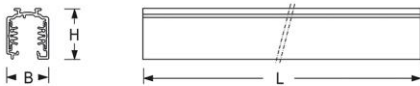

Track. Extruded aluminium profile, max. 16 A incl. DALI control lines, rail can be shortened to any length. Housing colour white. Three-phase-track, seven pole. 3x 16A/N/PE + 2x DALI Suitable for luminaires with a 3-ph. track adapter (ET) from Lichtwerk, Global Trac, Eutrac, Iguzzini, Ivela, Powergear, Reggiani, Targetti, Zumtobel and 5-ph. track adapter (DALI) from Lichtwerk, Global Trac.

- Article No.: 3244110100
- Housing material: Aluminium
- Housing colour: white
- Type of installation: Track mounting, Light structure
- Certification mark: IP 20, Protection class I, Indoor, CE

## Dimensions

- Dimensions LxWxH/DxH: 1000 x 31.4 x 37.8 (mm)
- Weight (net): 1.1 (kg)